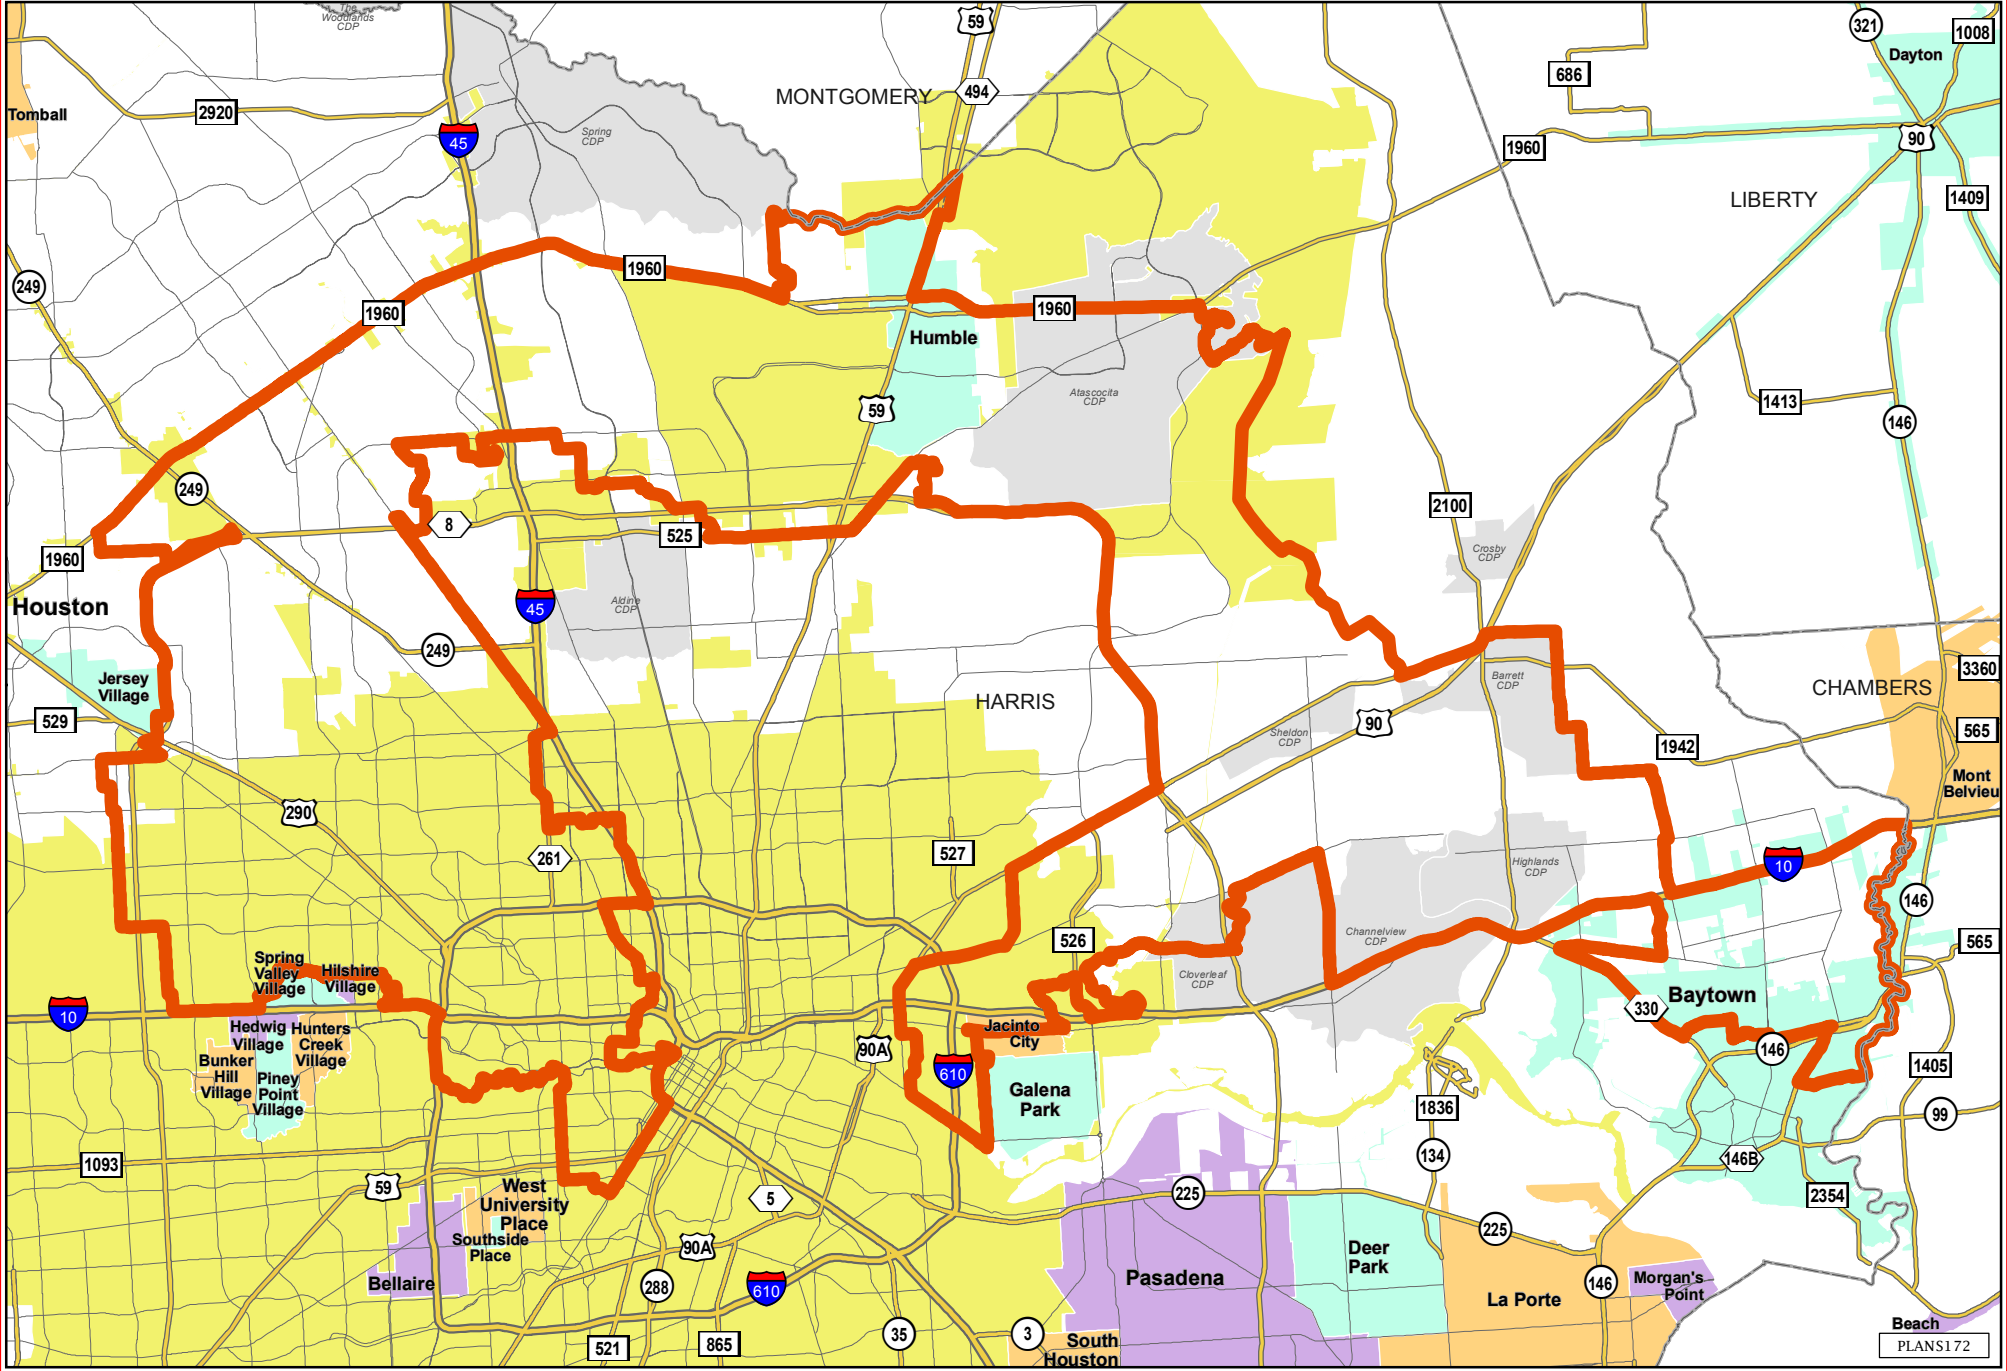

SENATE DISTRICT 15

Texas Legislature

Texas Legislative Council

Beach
PLANS172